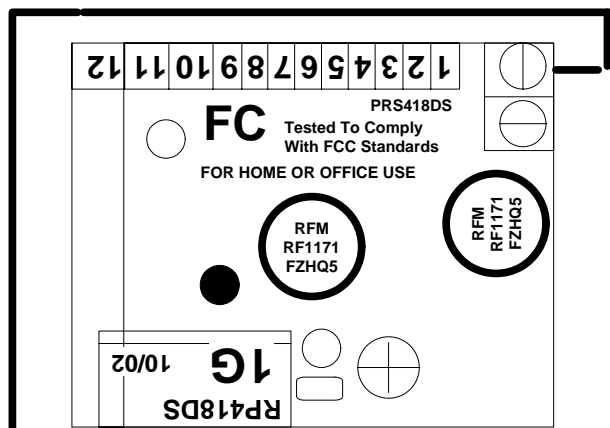

# FAAC WIRELESS (PLUG-IN) RECEIVER